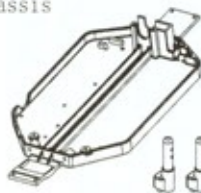

736009
Swing shaft

736010
Servo saver set

(Brushed)

736011
Servo saver

736012
R/C unit set

(Brushed)

736013
C hub

736014
Steering hub set

736015
Rear hub carrier

736017
Rear shock

736019
Lower suspension set

736022
Upper plate

736025
Suspension mount set

736028
Battery plate

736029
Motor cap

736030
Chassis

736031
Shock ball

736032
Motor

Part List For FS73301/ FS73604

736033
Motor mount

736034
Motor gear

736035
Mini servo

736036
Battery

736038
Ball head

182010
Ball bearing
 $\phi 8 * \phi 12 * 3.5$

582015
Ball bearing
 $\phi 6 * \phi 10 * 3$

587004
Nylon nut M3

736039
Pin $\phi 2 * 36.5$

736040
Pin $\phi 2 * 22$

736041
Pin $\phi 2 * 16.5$

736042
Round hex machine screw
M2.5*8