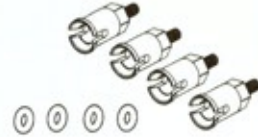

736001
Diff gear set

736002
Diff pinion/ring gear

736003
Diff case

736004
Spur gear

736005
Gear box

736006
Pull rod set

736007
Mid shaft

736008
Axle set

736009
Swing shaft

736010
Servo saver set

(Brushed)

736011
Servo saver

736012
R/C unit set

(Brushed)

736013
C hub

736014
Steering hub set